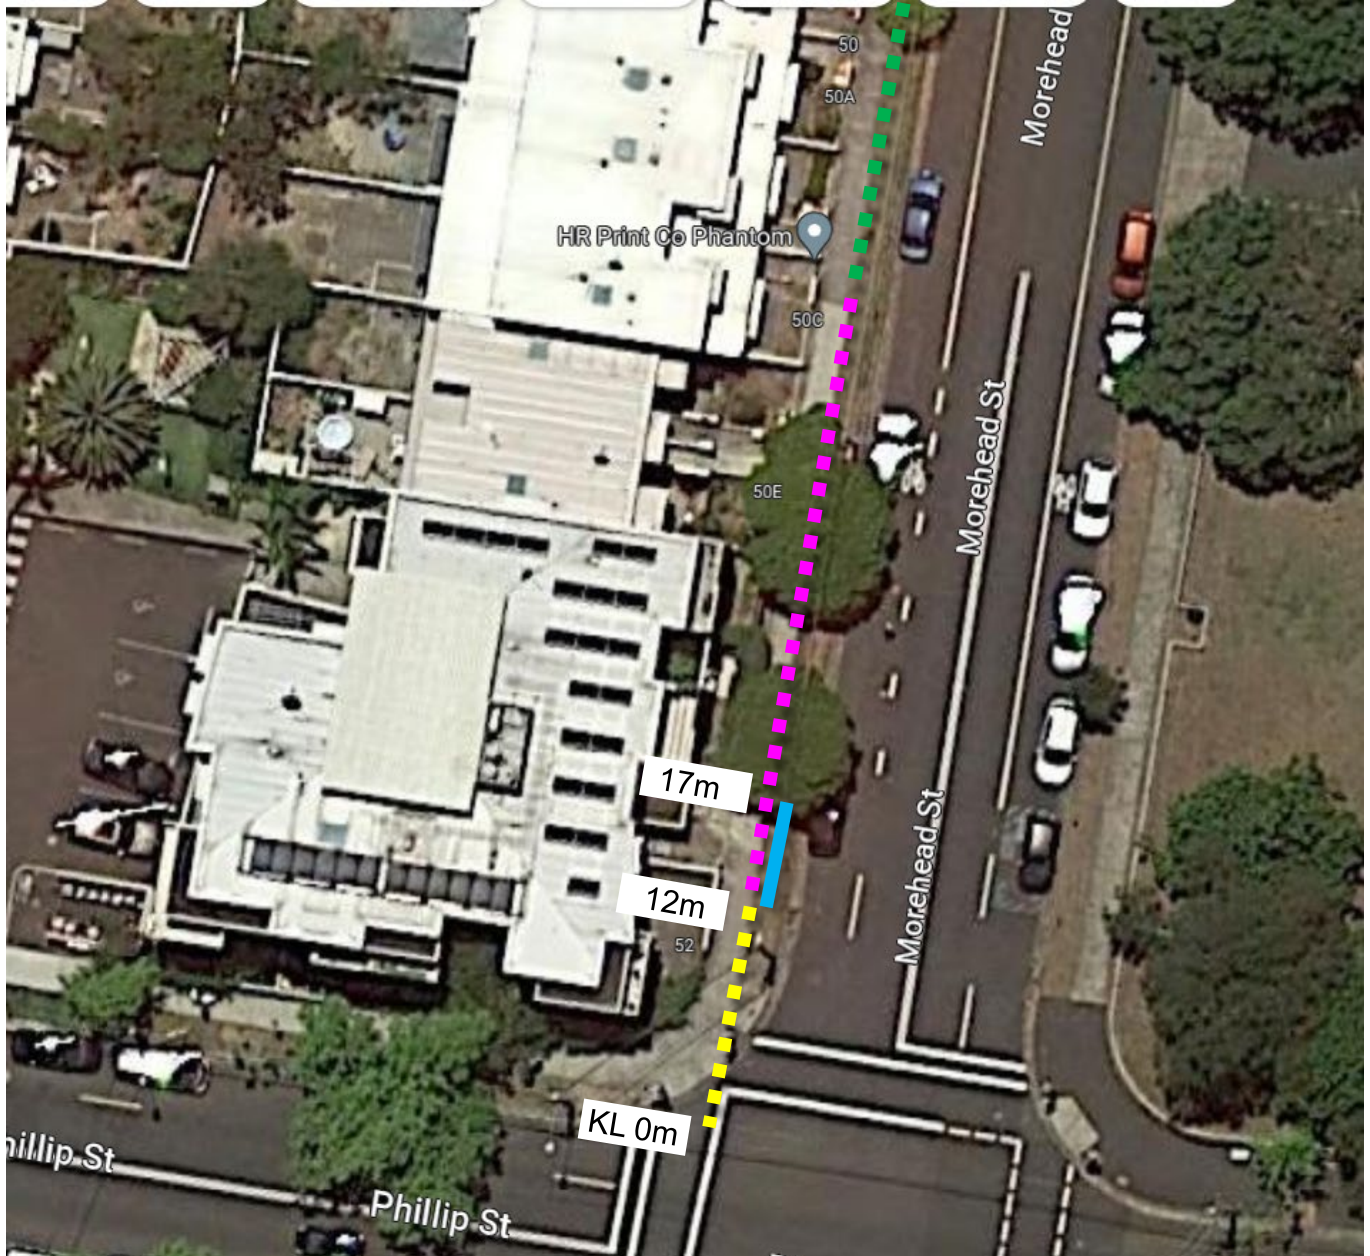

## Morehead Street, Redfern Proposed parking changes

Source: Google

### Existing

-  "No Stopping"
-  Unrestricted
-  "2P 8am-6pm Mon-Fri  
Permit Holders Excepted  
Area 41"